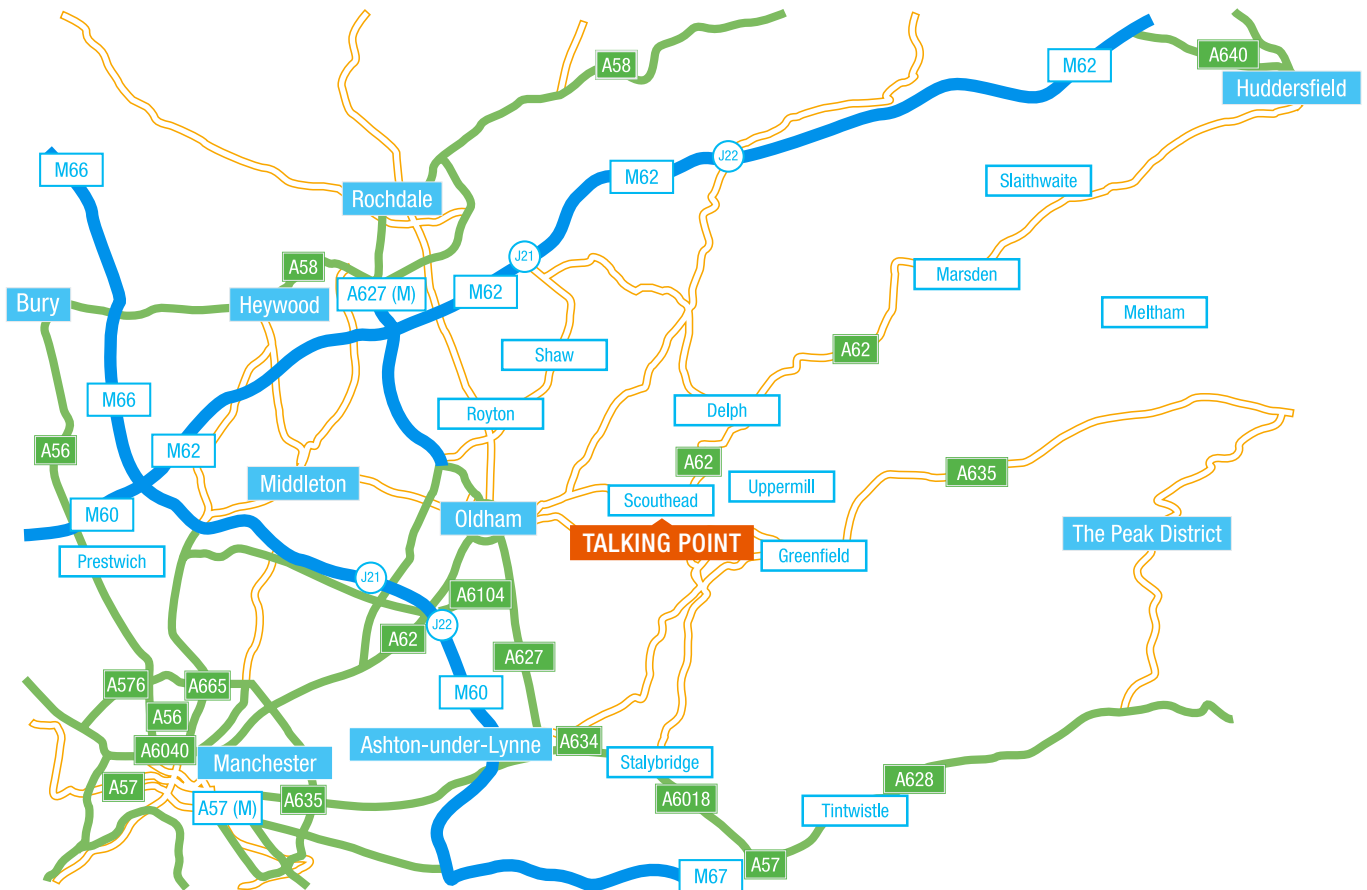

LOCATION AND DIRECTIONS

Centrally located, just 7 miles from J22 M62 and 3 miles from A627M (Junction 20 off the M62). Situated off Huddersfield Road, Talking Point resides in the former St Paul's Church, Scouthead.

Free Onsite Parking – controlled by an automatic barrier that will lift as you approach.

Disabled parking.

Nearest Station - Greenfield.